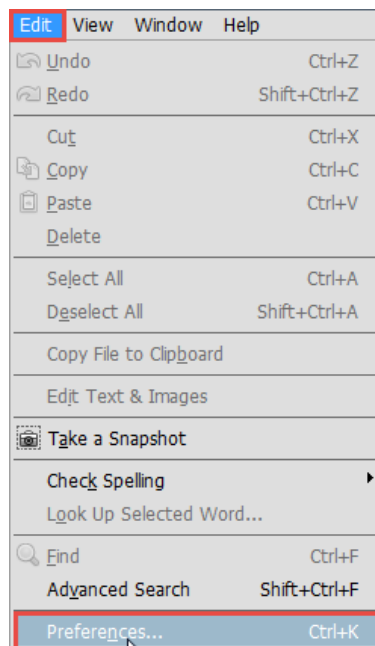

מדריך יצירת חתימה דיגיטלית באדובי אקרובט גרסה 11

עסקית – תוכנה לניהול העסק www.iskit.biz

www.iskit.biz

Add Digital ID

Where would you like to store your self-signed digital ID?

New PKCS#12 digital ID file

Creates a new password protected digital ID file that uses the standard PKCS#12 format. This common digital ID file format is supported by most security software applications, including major web browsers. PKCS#12 files have a .pfx or .p12 file extension.