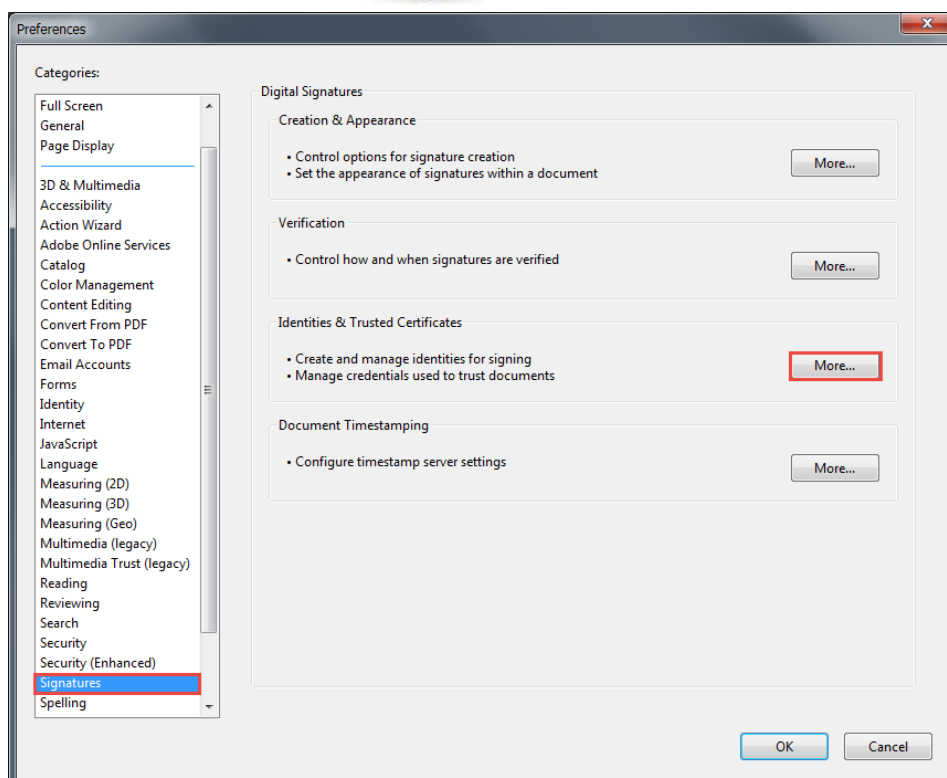

מדריך יצירת חתימה דיגיטלית באדובי אקרובט גרסה 11

עסקית – תוכנה לניהול העסק www.iskit.biz

www.iskit.biz

Add Digital ID

Where would you like to store your self-signed digital ID?

New PKCS#12 digital ID file

Creates a new password protected digital ID file that uses the standard PKCS#12 format. This common digital ID file format is supported by most security software applications, including major web browsers. PKCS#12 files have a .pfx or .p12 file extension.