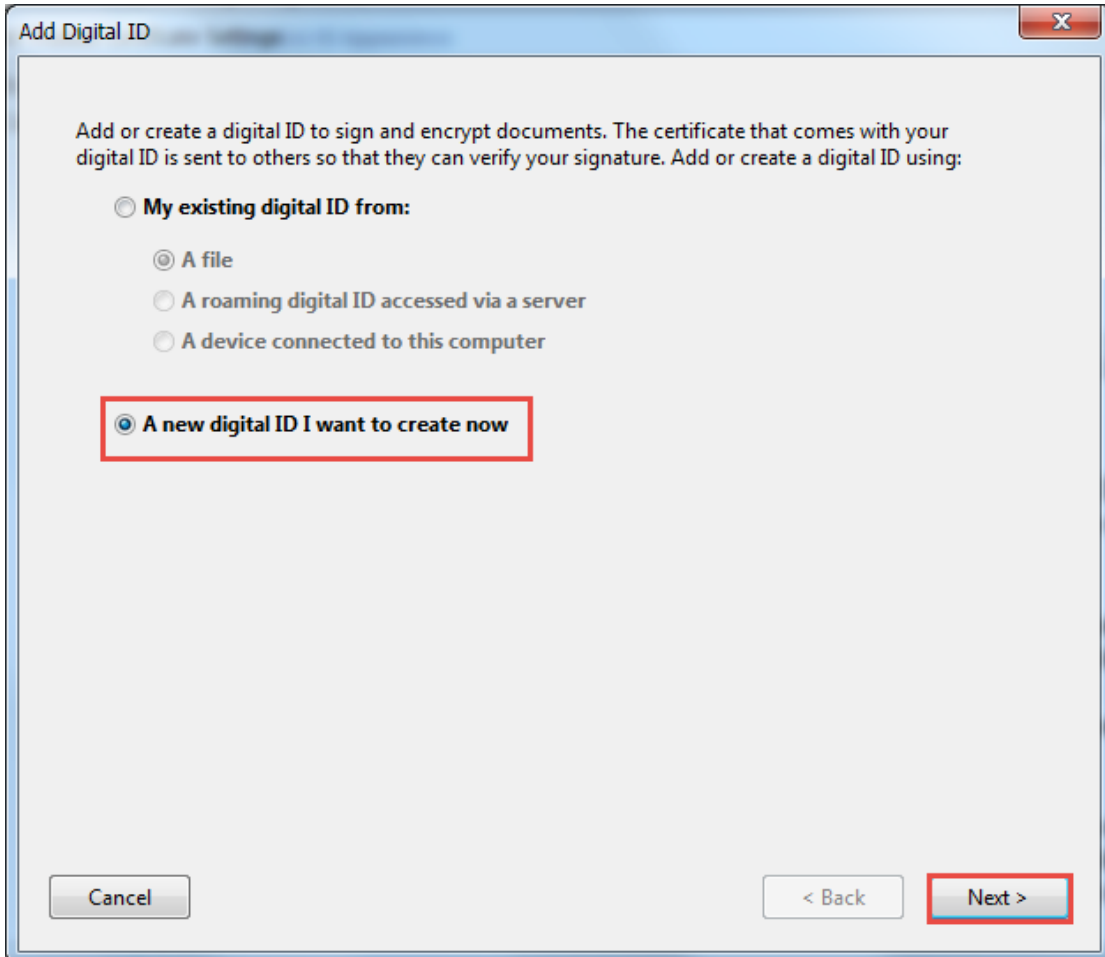

מדריך יצירת חתימה דיגיטלית באדובי אקרובט גרסה 11

עסקית – תוכנה לניהול העסק www.iskit.biz

www.iskit.biz

Add Digital ID

Where would you like to store your self-signed digital ID?

New PKCS#12 digital ID file

Creates a new password protected digital ID file that uses the standard PKCS#12 format. This common digital ID file format is supported by most security software applications, including major web browsers. PKCS#12 files have a .pfx or .p12 file extension.