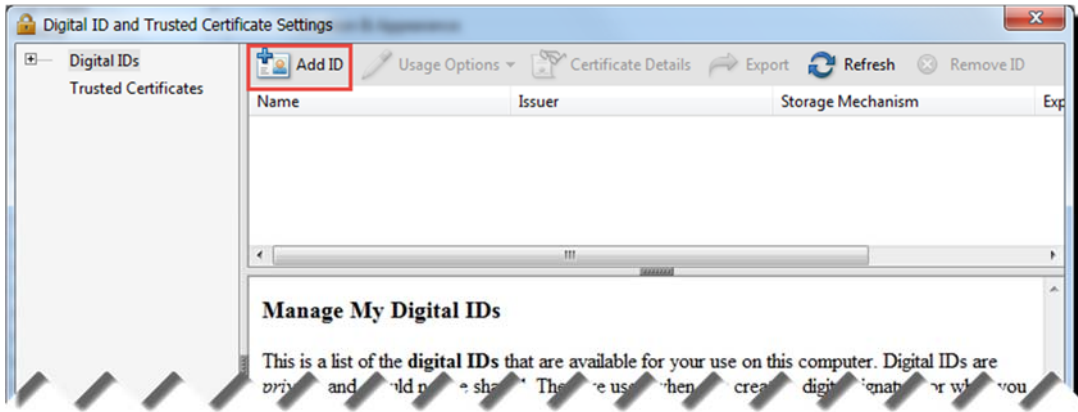

מדריך יצירת חתימה דיגיטלית באדובי אקרובט גרסה 11

עסקית – תוכנה לניהול העסק www.iskit.biz

www.iskit.biz

Add Digital ID

Where would you like to store your self-signed digital ID?

New PKCS#12 digital ID file

Creates a new password protected digital ID file that uses the standard PKCS#12 format. This common digital ID file format is supported by most security software applications, including major web browsers. PKCS#12 files have a .pfx or .p12 file extension.